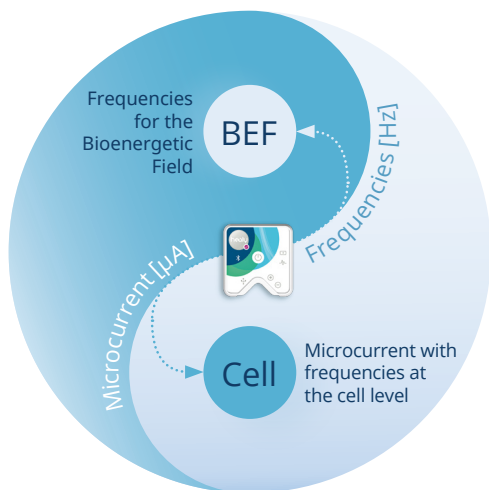

Welcome to the World of Healy!

The Wearable Device for Holistic Health, Wellbeing and Vitality

Healy is a small and practical device (controlled by your smartphone) that uses Individualized Microcurrent Frequency (IMF) programs to harmonize your Bioenergetic Field for many important areas of life.

The whole human organism is based on a transfer of molecules, energy and information. The Bioenergetic Field (BEF) is the flow of life energy connecting body, mind and soul, traditionally known as Chi (or Qi) and Prana.

In scientific terms:

An information flow on the quantum level.

"If you want to find the secrets of the universe, think in terms of energy, frequency and vibration."

Nikola Tesla

"All matter consists of energy vibrating at different frequencies. Therefore, Healy technology is based on my belief that electromagnetic fields vibrating at Quantum Analyzed Frequencies can provide the body with the information and energy it needs to harmonize its own energetic self-organization and self-repair. These specific frequencies can take the Bioenergetic Field of the body to a state of higher order, manifesting itself in Holistic Health, Wellbeing and Vitality."